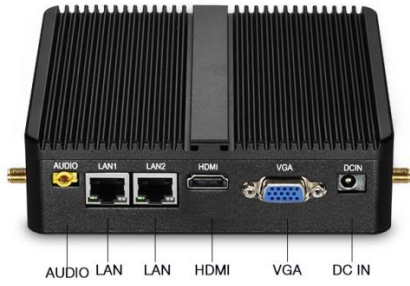

CPU overview	
Processor number	Intel® Core™ i5-4200U Processor
Core/thread	Dual core 4 thread 2.6GHz Max
Processor Graphics	Integrated graphics HD4400
Computer Memory type	SODIMM
Computer Memory size	4GB up to 8GB DDR3
Computer Storage	32GB up to 256GB SSD 500GB up to 1000GB HDD
Interface ports	
Number of USB3.0 port	4
VGA port	1
HDMI port	1
RJ45 port	2
COM port(RS232)	2
Working Environment	
Power consumption	15 watt
Cooling system	Passive cooling without fan
Operation system	Windows 7 / 8.1 / 10 and Linux OS
Device measurement	
Device (H x W x D)	140x135x35mm
Weight (KGS)	N.W 0.55KG, G.W 1.4KG
VESA Mounting	Available